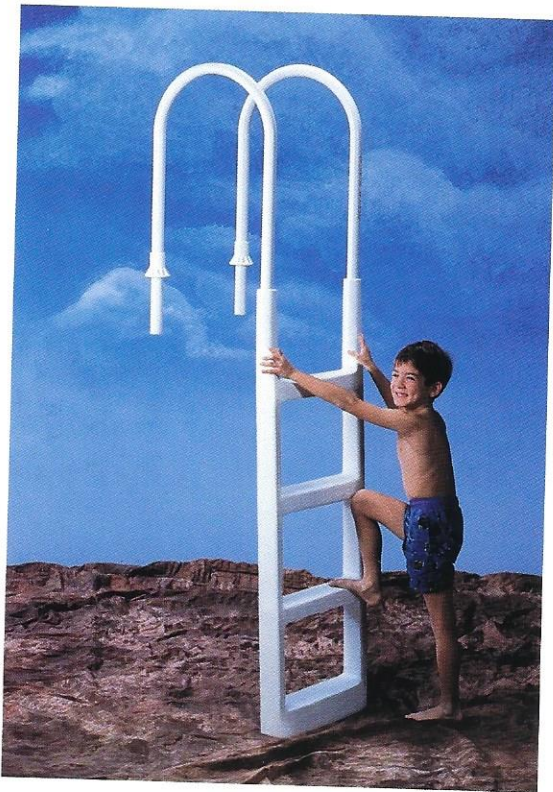

EASY-INCLINE IN-POOL DECK LADDER

- ✓ *Extra wide, "easy-incline" steps range from 9 1/2" to 6 1/2" depth.*
- ✓ *30" tall aluminum hand rails for a more stable grip.*
- ✓ *Adjusts easily to fit all pool sizes.*
- ✓ *Extra heavy duty structural resin construction*
- ✓ *Non-corrosive hardware.*
- ✓ *Includes deck sockets.*
- ✓ *Supports up to 300 lbs.*

PROLINE IN-POOL DECK LADDER

- ✓ *30" tall aluminum handrails for a more stable grip.*
- ✓ *Adjusts easily to fit all pool sizes.*
- ✓ *Non-corrosive hardware.*
- ✓ *Includes deck sockets.*
- ✓ *Supports up to 250 lbs.*