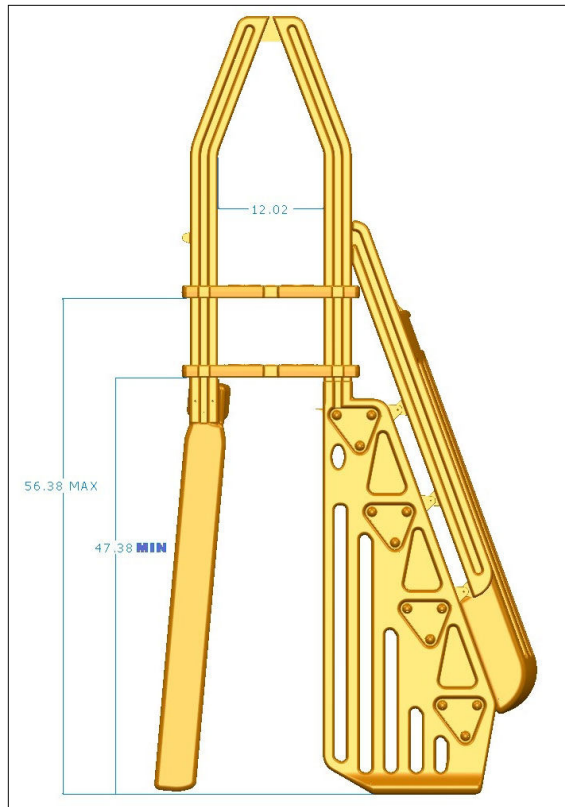

MODEL CE SPECS & MEASUREMENTS

**ALL MEASUREMENTS
ARE IN INCHES**

**SUBJECT TO CHANGE
BUT WITHIN CODE
SPECIFICATIONS**

**GATE OPENS OUT,
IS SELF-CLOSING,
SELF-LATCHING &
LOCKABLE
(LOCK NOT INCLUDED)**