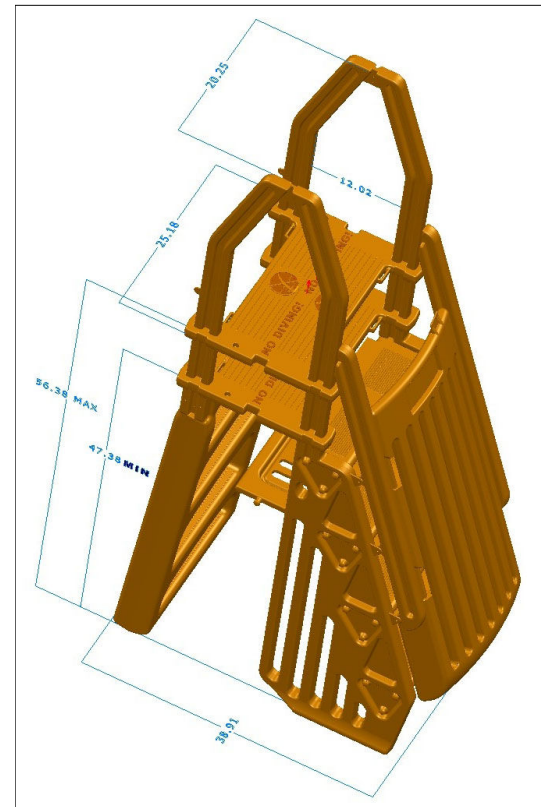

MODEL CE SPECS & MEASUREMENTS

**ALL MEASUREMENTS
ARE IN INCHES**

**SUBJECT TO CHANGE
BUT WITHIN CODE
SPECIFICATIONS**

**GATE OPENS OUT,
IS SELF-CLOSING,
SELF-LATCHING &
LOCKABLE
(LOCK NOT INCLUDED)**