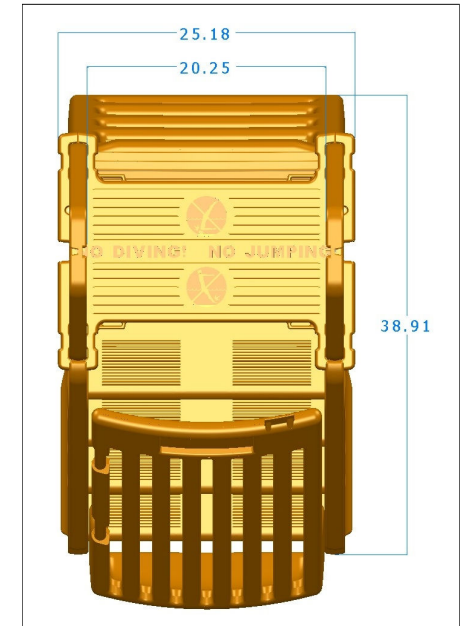

MODEL CE SPECS & MEASUREMENTS

**ALL MEASUREMENTS
ARE IN INCHES**

**SUBJECT TO CHANGE
BUT WITHIN CODE
SPECIFICATIONS**

**GATE OPENS OUT,
IS SELF-CLOSING,
SELF-LATCHING &
LOCKABLE
(LOCK NOT INCLUDED)**