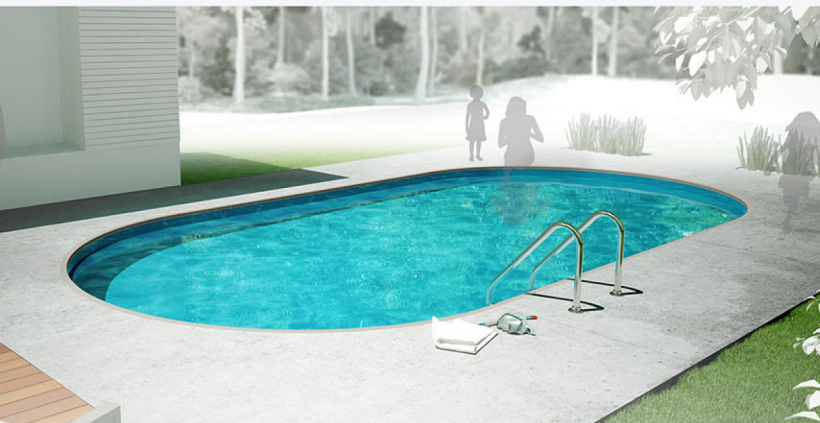

AVAILABLE SIZES:

16 x 24, 16 x 28, 16 x 32, 18 x 26, 18 x 30, 18 x 34